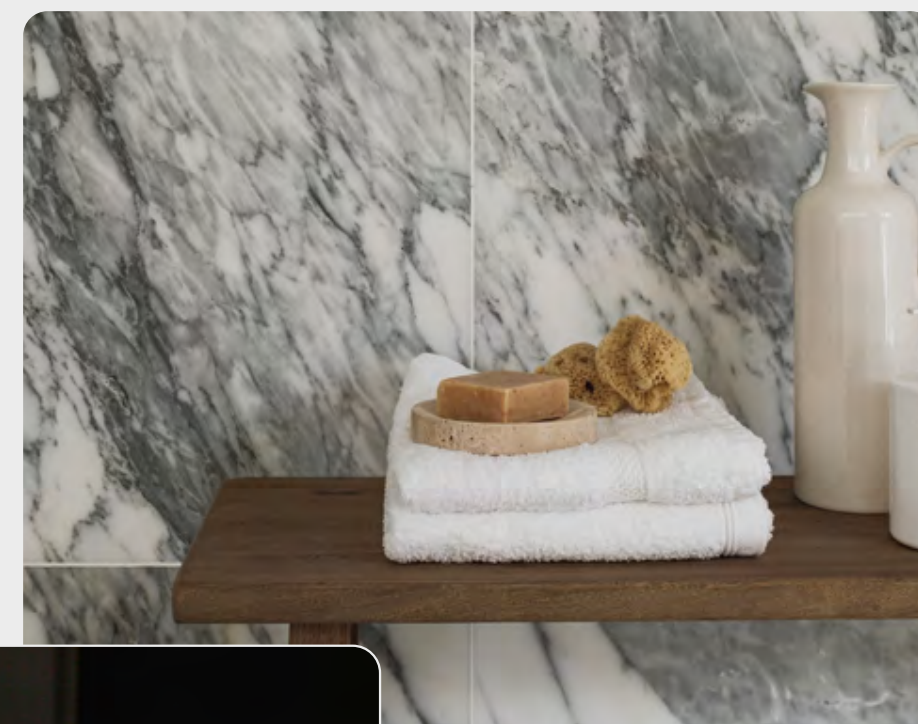

As professionals dedicated to **elevating the guest experience**, understanding the diverse array of hotel textile product categories is key to delivering unparalleled service and ambiance.

Within the realm of hotel textiles, a comprehensive range of product categories emerges, each tailored to meet the unique demands of the hospitality industry. Crafted and imported from the **rich textile traditions of Egypt and India**, these linens bring an added touch of **global craftsmanship** and **luxury**. From luxurious bedding essentials to functional housekeeping supplies, each category serves a specific purpose in enhancing guest comfort, satisfaction, and overall perception of the establishment.

SLIPPERS

Description	Dimensions	Materials
Pure Men Slippers	L	100% Cotton
Pure Women Slippers	S	100% Cotton

*Produced as white/pastel/medium or dark.

Table Linens

Tablecloths

Transform your dining table into a masterpiece with our luxurious tablecloths. Crafted from premium fabrics and adorned with intricate designs, they set the stage for unforgettable dining experiences. Whether hosting an intimate dinner party or a grand banquet, our tablecloths are sure to impress.