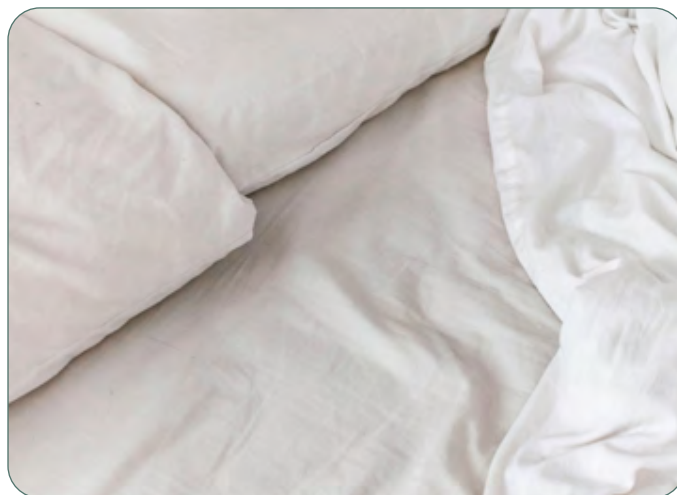

Comforters

Our luxurious comforters offer the perfect balance of warmth and breathability, providing guests with a cozy retreat after a long day of travel or exploration. Available in a variety of weights and fills, our comforters are designed to deliver exceptional comfort and style to enhance the overall guest experience.

BED SHEETS

Description	Dimensions	Materials
Pure Flat Sheets	120 x 240 cm	100% Cotton
Pure Flat Sheets	160 x 240 cm	100% Cotton
Pure Flat Sheets	180 x 240 cm	100% Cotton
Pure Flat Sheets	200 x 260 cm	100% Cotton
Pure Flat Sheets	240 x 260 cm	100% Cotton
Mixed sheets	120 x 240 cm	65% Polyester - 35% Cotton
Mixed sheets	160 x 240 cm	65% Polyester - 35% Cotton
Mixed sheets	180 x 260 cm	65% Polyester - 35% Cotton
Mixed sheets	240 x 260 cm	65% Polyester - 35% Cotton
Mixed sheets	260 x 280 cm	65% Polyester - 35% Cotton
Mixed sheets	160 x 240 cm	80% Satin - 20% Cotton
Mixed sheets	240 x 260 cm	80% Satin - 20% Cotton
Mixed sheets	180 x 260 cm	50% Cotton
Mixed sheets	260 x 280 cm	50% Cotton
Pure Fitted sheets	100 x 200+35 cm	100% Cotton
Pure Fitted sheets	200 x 200+35 cm	100% Cotton
Mixed Fitted sheets	100 x 200+35 cm	80% Satin - 20% Cotton
Mixed Fitted sheets	200 x 200+35 cm	80% Satin - 20% Cotton
Mixed Fitted sheets	100 x 200+35 cm	65% Polyester - 35% Cotton
Mixed Fitted sheets	200 x 200+35 cm	65% Polyester - 35% Cotton

DUVET COVERS

Description	Dimensions	Materials
Pure Duvet Covers	140 x 240 cm	100% Cotton
Pure Duvet Covers	180 x 240 cm	100% Cotton
Pure Duvet Covers	220 x 240 cm	100% Cotton
Pure Duvet Covers	260 X 240 cm	100% Cotton
Mixed Duvet Covers	140 x 240 cm	65% Polyester - 35% Cotton
Mixed Duvet Covers	260 x 240 cm	65% Polyester - 35% Cotton
Mixed Duvet Covers	140 x 240 cm	80% Satin - 20% Cotton
Mixed Duvet Covers	180 x 240 cm	80% Satin - 20% Cotton
Mixed Duvet Covers	260 x 240 cm	80% Satin - 20% Cotton
Mixed Duvet Covers	170 x 240 cm	50% Cotton
Mixed Duvet Covers	180 x 240 cm	50% Cotton
Mixed Duvet Covers	250 x 260 cm	50% Cotton