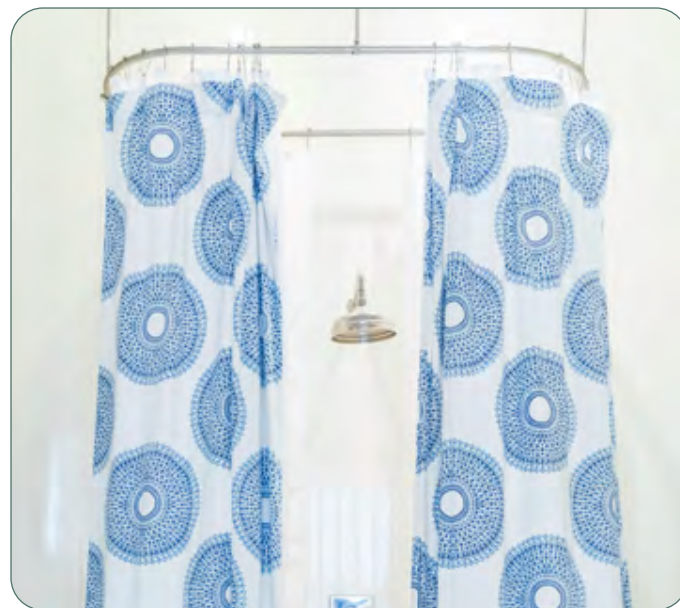

Shower Curtains

Transform your shower space into a private sanctuary with our stylish shower curtains. Crafted from high-quality materials, they offer both functionality and aesthetic appeal, providing privacy and protection from splashes while enhancing the ambiance of your bathroom.