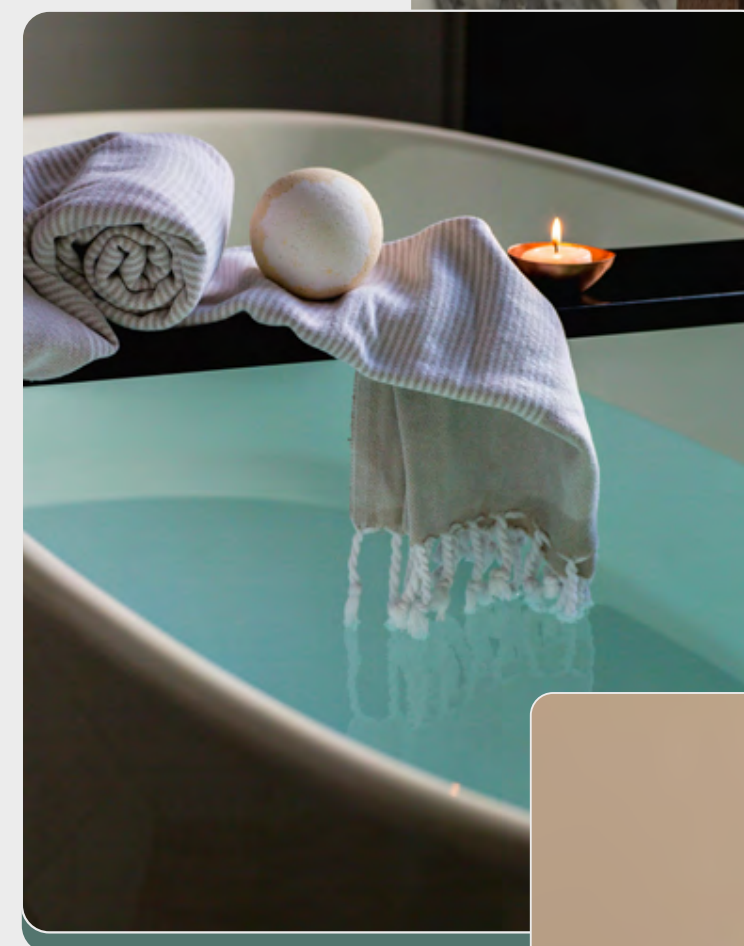

SLIPPERS

Description	Dimensions	Materials
Pure Men Slippers	L	100% Cotton
Pure Women Slippers	S	100% Cotton

*Produced as white/pastel/medium or dark.

Table Linens

Tablecloths

Transform your dining table into a masterpiece with our luxurious tablecloths. Crafted from premium fabrics and adorned with intricate designs, they set the stage for unforgettable dining experiences. Whether hosting an intimate dinner party or a grand banquet, our tablecloths are sure to impress.