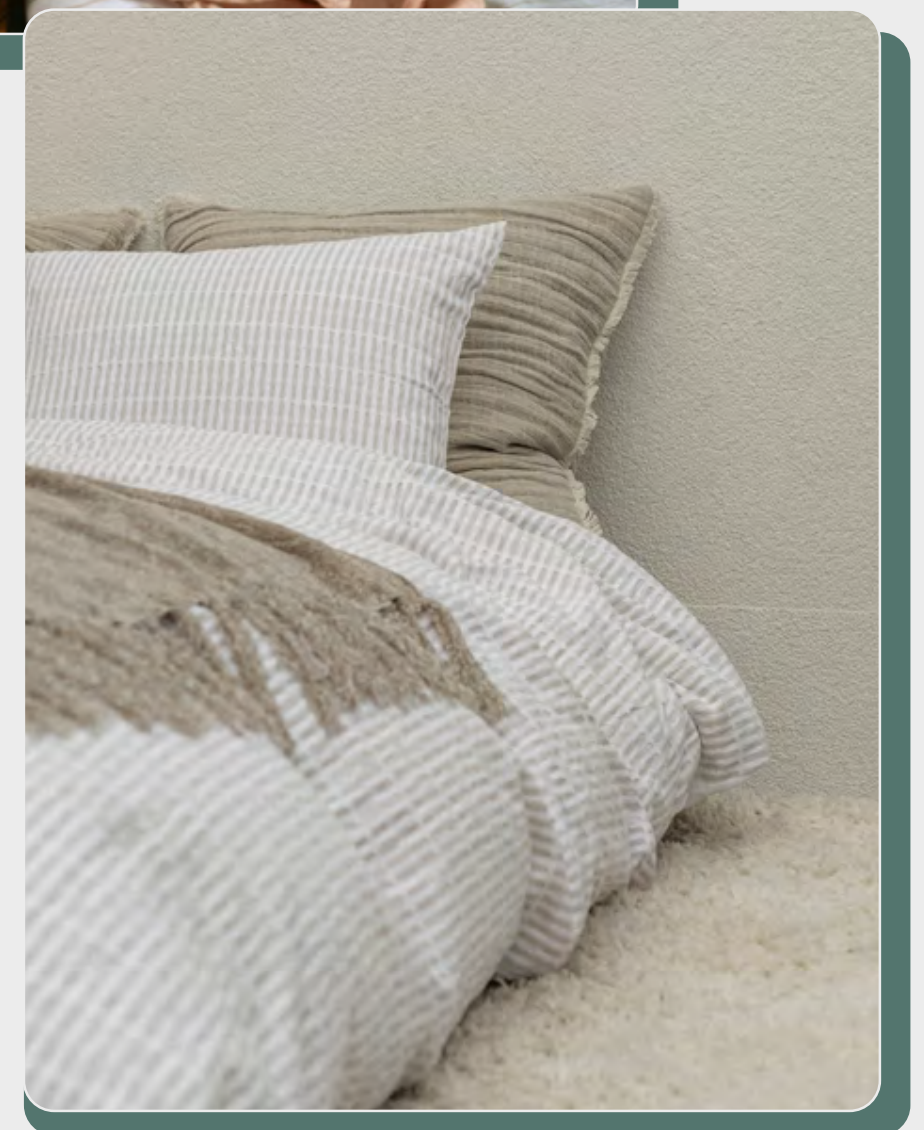

TECHNICAL INFORMATION

PILLOWCASES

Description	Dimensions	Materials
Pure Pillowcases	50 x 70 cm	100% Cotton
Pure Pillowcases	120 x 70 cm	100% Cotton
Pure Pillowcases	160 x 70 cm	100% Cotton
Pure Pillowcases	180 x 70 cm	100% Cotton
Pure Pillowcases	200 x 70 cm	100% Cotton
Mixed Pillowcases	60 x 80 cm	65% Polyester - 35% Cotton
Mixed Pillowcases	60 x 80 cm	80% Satin - 20% Cotton
Mixed Pillowcases	55 x 75 cm	50% Cotton
Mixed Pillowcases	55 x 75 cm	65% Cotton
Mixed Pillowcases	55 x 75 cm	80% Cotton

MATTRESS PROTECTOR

Description	Dimensions	Materials
Mattress Protector	120 x 200 cm	PU or MILTON - washable at 90 degrees
Mattress Protector	180 x 200 cm	PU or MILTON - washable at 90 degrees
Mattress Protector	200 x 200 cm	PU or MILTON - washable at 90 degrees